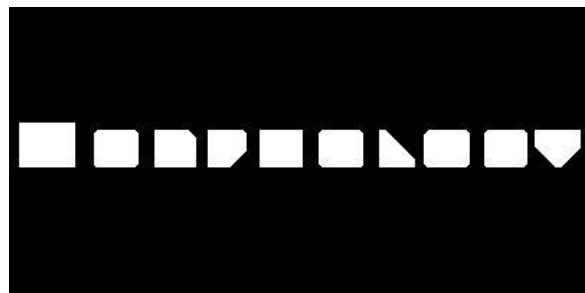

Binary Thickening

[TBD]

Original Image

After 10 Passes

After 25 Passes

After 40 Passes (Complete)

Original Image

After 30 Passes